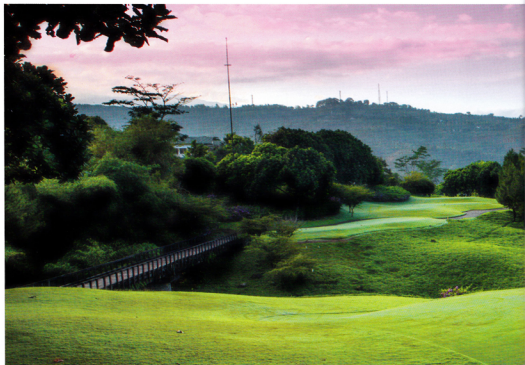

Answering the Call of Toba

*<Best
Feature>*

INDONESIA'S 7 FINEST GOLF RESORTS

Keen golfers would agree on this definition of a desirable golf course: A mix of civilized refinement, untamed natural beauty and a sufficient number of challenges en route to the last hole. Basically, they wish for both luxury and unspoiled surroundings. Here is our selection of Indonesia's 7 Finest Golf Resorts.

2. RAINBOW HILLS GOLF

Also located within the majestic highlands of the Bogor region in the town of Sentul, the Rainbow Hills Golf takes full advantage of the picturesque setting, and carefully incorporates the abundant natural beauty of the site into a magnificent golf landscape. This golf course is able to accommodate and reward golfers of all abilities, length and power. Each fairway is manicured to be distinctively different from one another.

The par-5 13th hole is simply breathtaking. Standing at the top of the hole, your tee shot drops 130 meters onto a downhill fairway. A well-placed second shot will give you a good approach onto the well-protected green that is positioned on the left and over water. Tumbling, hazard-studded fairways make every tee shot an adventure.